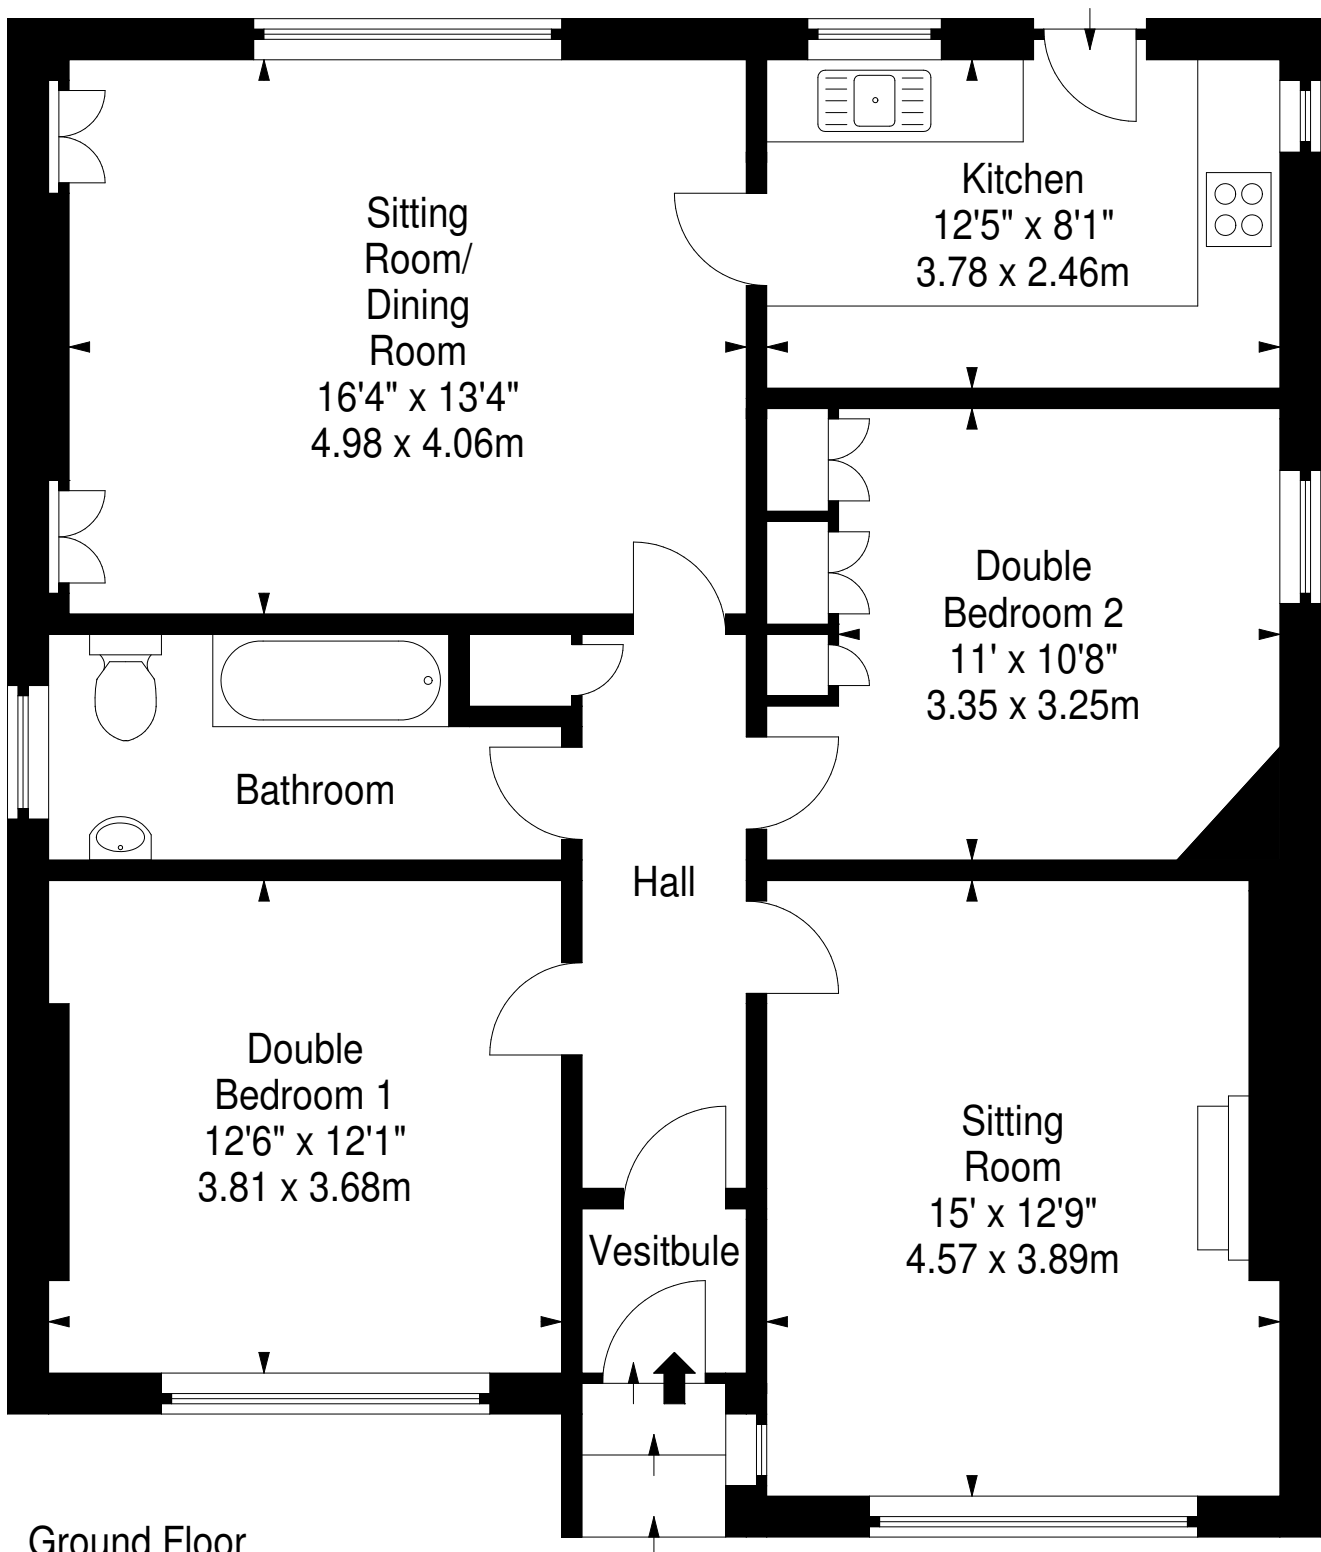

Fillyside Avenue,
Edinburgh, EH7 6QU

Approx. Gross Internal Area
999 Sq Ft - 92.81 Sq M
For identification only. Not to scale.
© SquareFoot 2019

Ground Floor