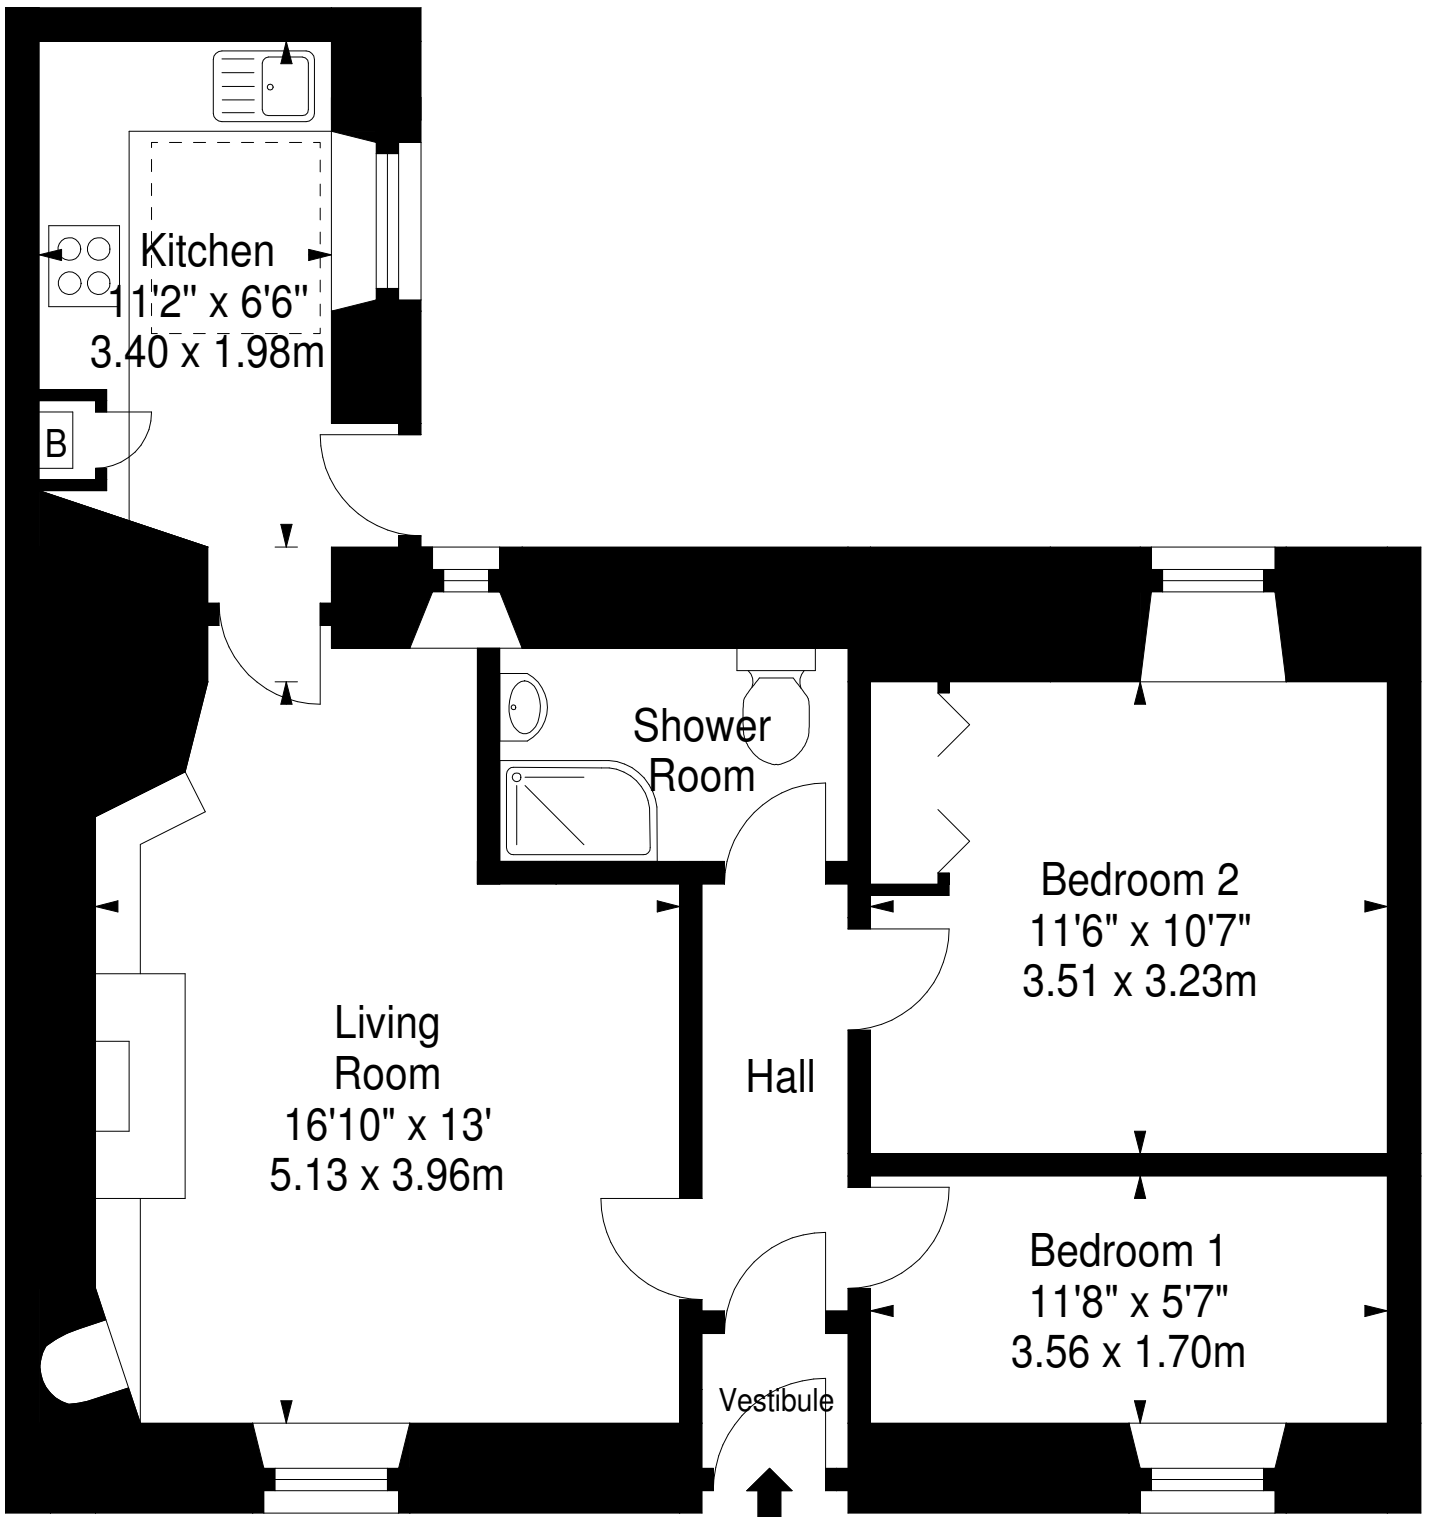

**Castle Street,  
Dunbar,  
East Lothian, EH42 1EY**

Approx. Gross Internal Area  
575 Sq Ft - 53.42 Sq M  
For identification only. Not to scale.  
© SquareFoot 2019

Ground Floor