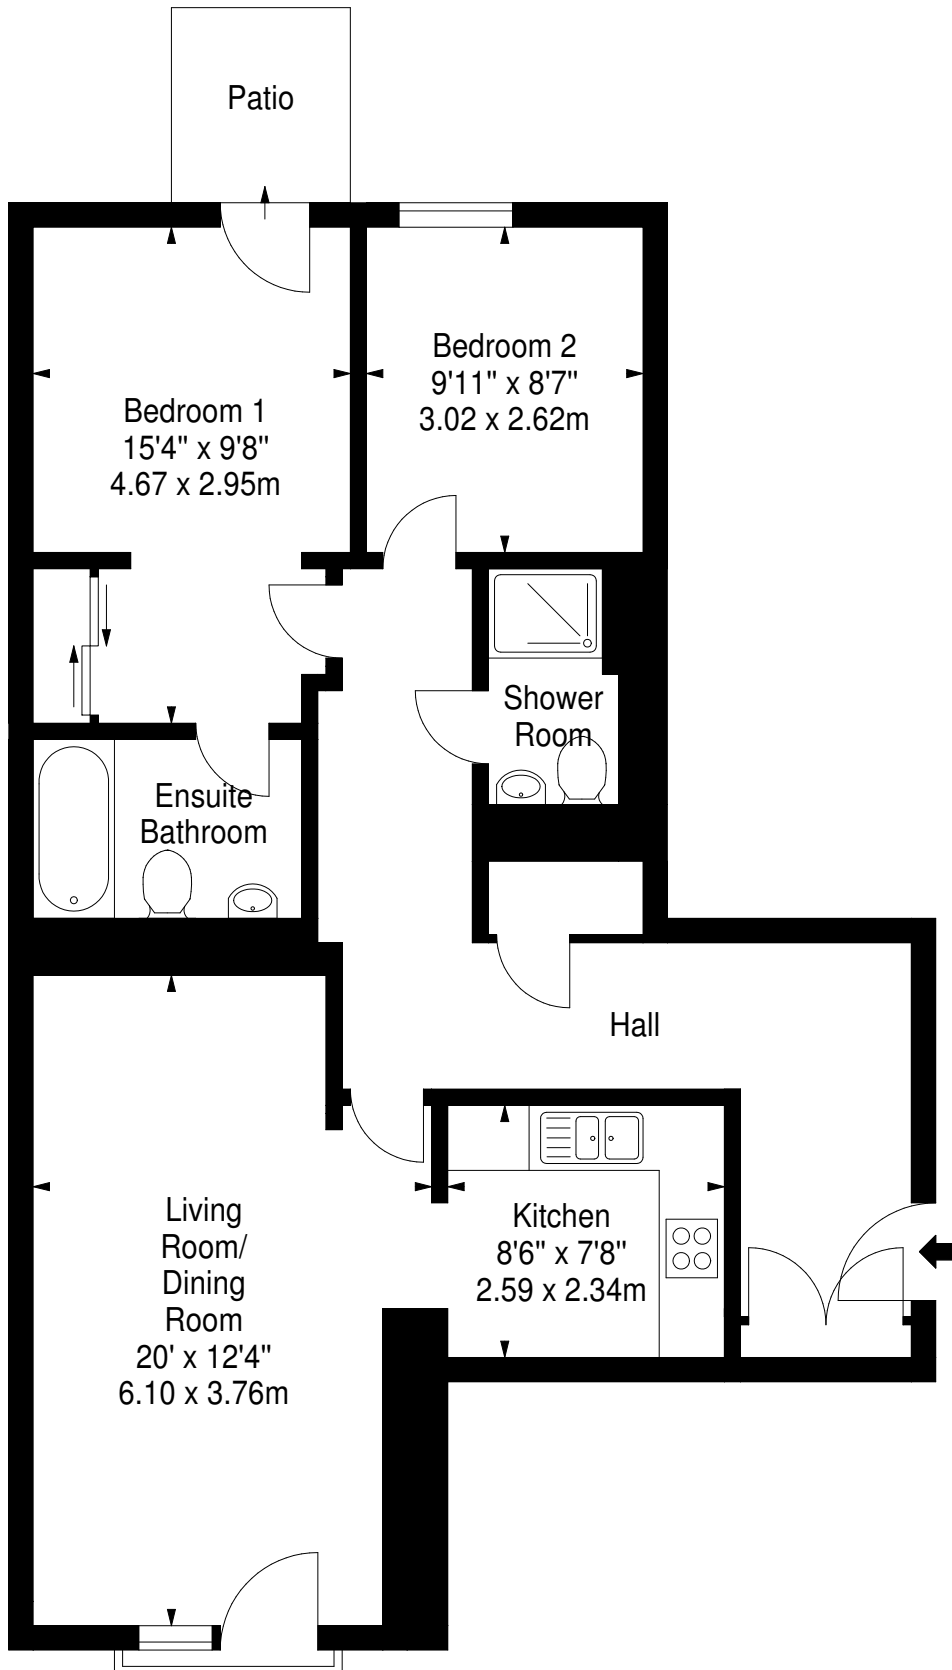

**Thorntreeside,
Edinburgh, EH6 8FG**

Approx. Gross Internal Area
838 Sq Ft - 77.85 Sq M
For identification only. Not to scale.
© SquareFoot 2019

Ground Floor